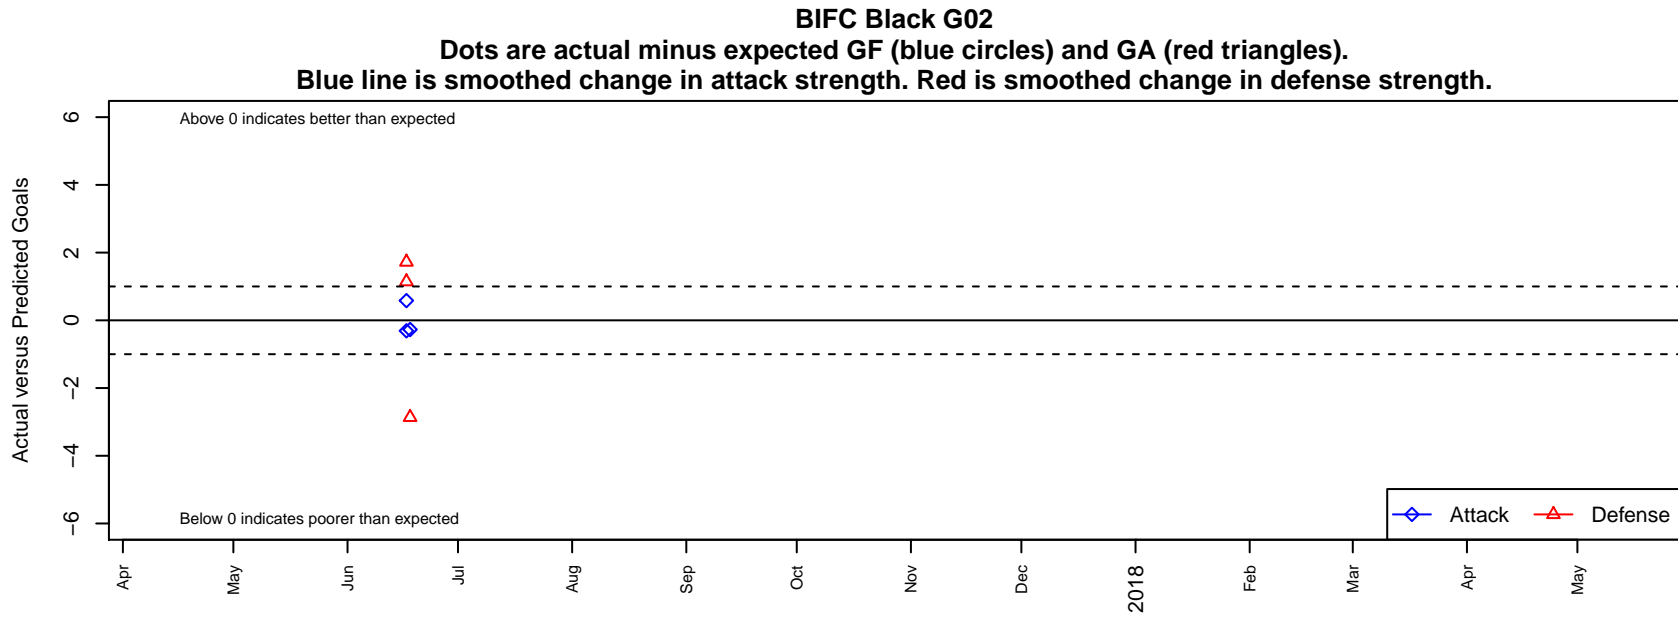

BIFC Black G02

Bainbridge Island FC
Bainbridge, WA
G02 total strength=956
attack=2.46 defense=1.2

alt names used:
Bainbridge Island FC G02 Black

Venues played:
2017 Skagit Firecracker Div. 3 U16

date	home		away		venue	pred.home	pred.away
2017-06-18	BIFC Black G02	1	NW United Red G02	5	2017 Skagit Firecracker Div. 3 U16	1.27	2.14
2017-06-17	Whatcom FC Rangers Blue G02	4	BIFC Black G02	1	2017 Skagit Firecracker Div. 3 U16	5.14	1.31
2017-06-17	BIFC Black G02	2	NPSA Titans White G02	0	2017 Skagit Firecracker Div. 3 U16	1.42	1.72